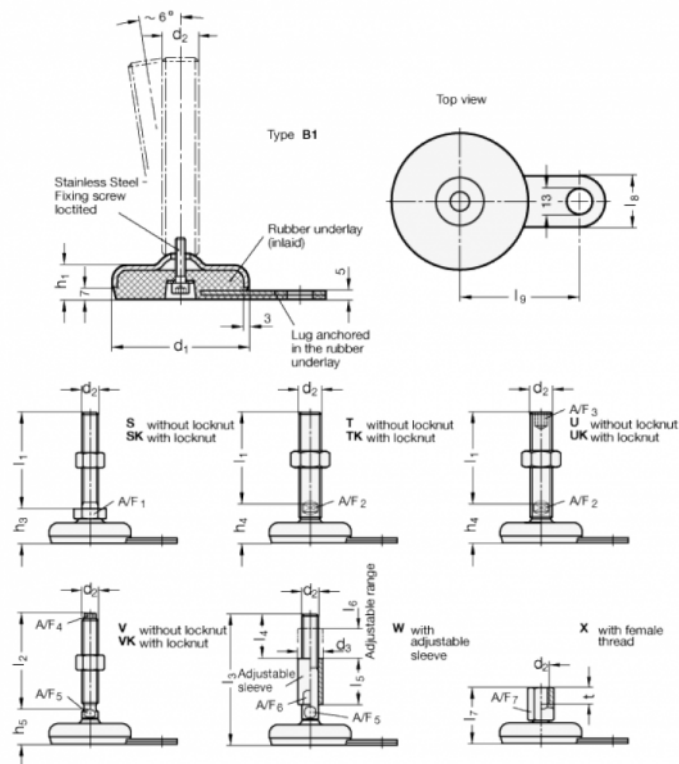

Article number: 203380M24200B1V

Description: E+G levelling foot
GN 33-80-M24-200-B1-V, Stainless steel

Note: V Without nut, External hexagon at the top, Wrench flat at the bottom

Measures

A/F4 = 17

I9 = 70

A/F5 = 20

d1 = 80

d2 = M24

h1 = 20

h4 = 35

l2 = 200

l8 = 30